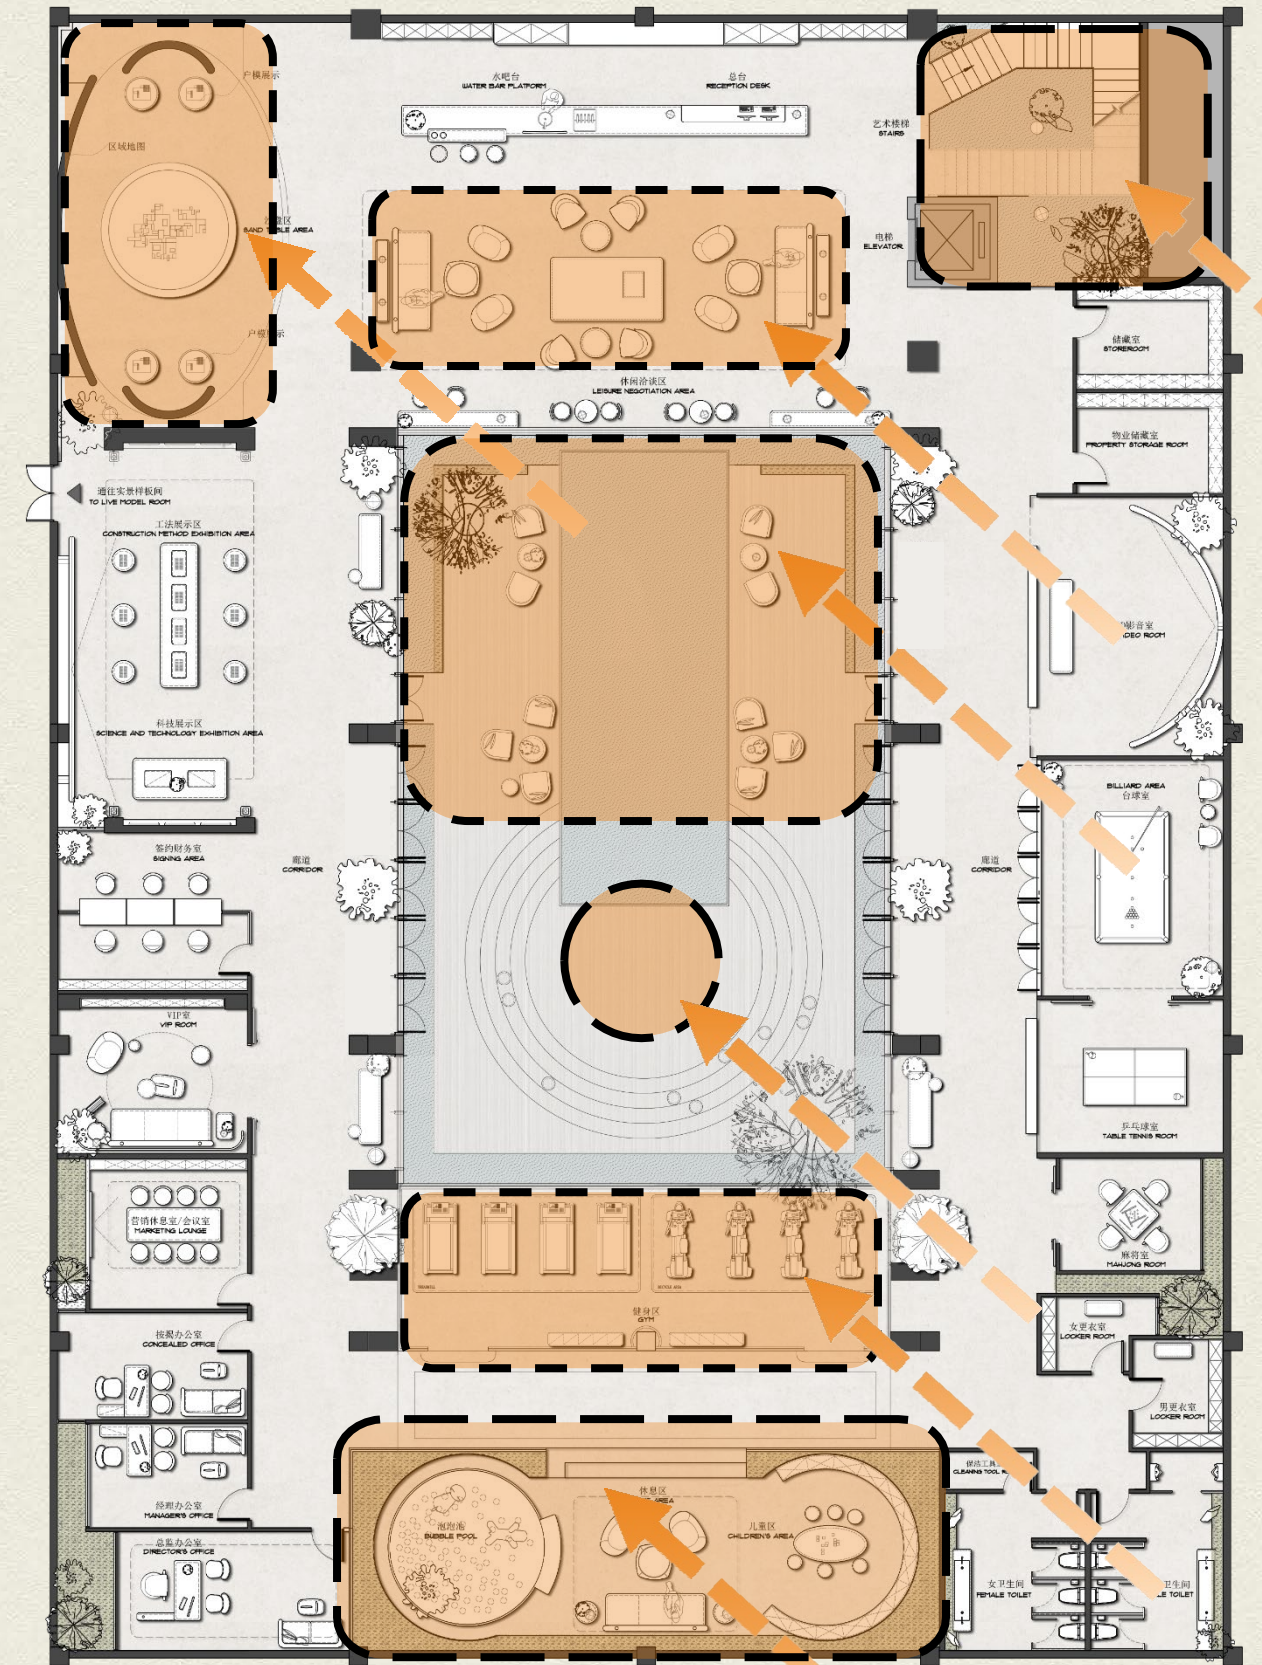

DESIGN COMPANY NAME

设计公司名称:

THE DOMUS ID & DESIGN

深圳市多莫斯设计有限公司

COMPANY WAS FOUNDED ON

公司成立于:

FOUNDED IN: 2014

成立于: 2014

ANALYSIS OF MAGNETIC POINTS IN THE FIRST LAYER 负一层磁力点分析

REAL ESTATE COMPANY NAME:

地产公司名称:

HONDEN HOUSE ESTATE

浩德地产

PROJECT NAME:

项目名称:

HONDEN·LUOYANG MARKETING CENTER

浩德·洛阳伊河湾营销中心