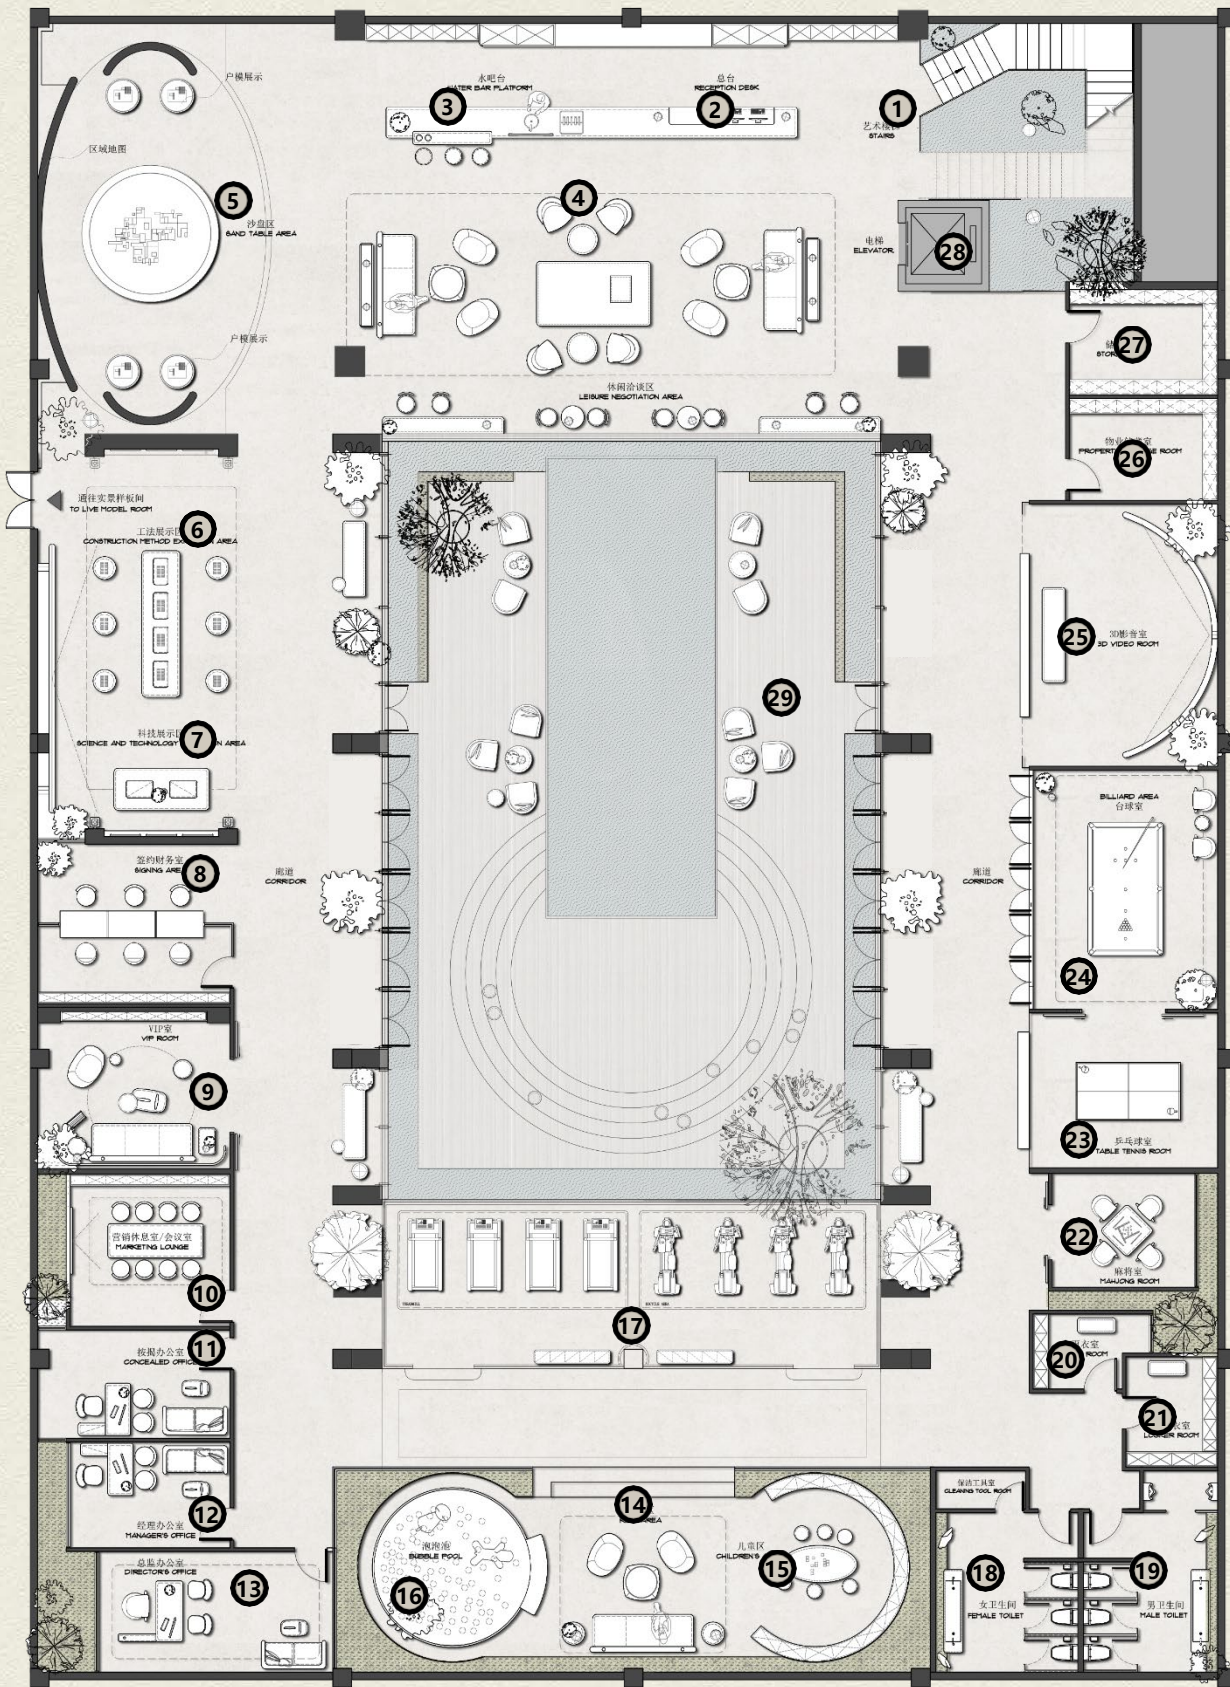

COMPANY WAS FOUNDED ON

公司成立于:

FOUNDED IN: 2014

成立于: 2014

ANALYSIS OF OPTIMIZED PLAN OF THE FIRST FLOOR

优化负一层平面图分析

- | | | | | | |
|-----------------------------|----------------------------------|--------------------------|--------------------------------------|-------------------------------|--------------------------------|
| ① ART STAIR
艺术楼梯 | ② RECEPTION DESK
总台 | ③ WATER BAR AREA
水吧区 | ④ LEISURE NEGOTIATION AREA
休闲洽谈区 | ⑤ SAND TABLE AREA
沙盘区 | ⑥ EXHIBITION AREA
工法展示区 |
| ⑦ EXHIBITION AREA
科技展示区 | ⑧ SIGNING AREA
签约财务室 | ⑨ VIP ROOM
VIP室 | ⑩ FINANCE/MORTGAGE OFFICE
营销休息会议室 | ⑪ LEGAL COUNSEL
按揭办公室 | ⑫ DIRECTOR'S OFFICE
经理办公室 |
| ⑬ NEGOTIATION AREA
总监办公室 | ⑭ BAR COUNTER
休息区 | ⑮ CHILDREN'S AREA
儿童区 | ⑯ BUBBLE POOL
泡泡池 | ⑰ OUTDOOR LEISURE AREA
健身区 | ⑱ OUTDOOR LEISURE AREA
女卫生间 |
| ⑲ MALE TOILET
男卫生间 | ⑳ STAIRCASE
男更衣室 | ㉑ STAIRCASE
女更衣室 | ㉒ MAHJONG ROOM
麻将室 | ㉓ TABLE TENNIS ROOM
乒乓球室 | ㉔ BILLIARDS ROOM
台球室 |
| ㉕ 3D VIDEO ROOM
3D影音室 | ㉖ PROPERTY STORAGE ROOM
物业储藏室 | ㉗ STOREROOM
储藏室 | ㉘ ELEVATOR
电梯 | ㉙ OUTDOOR LANDSCAPE
户外景观 | |