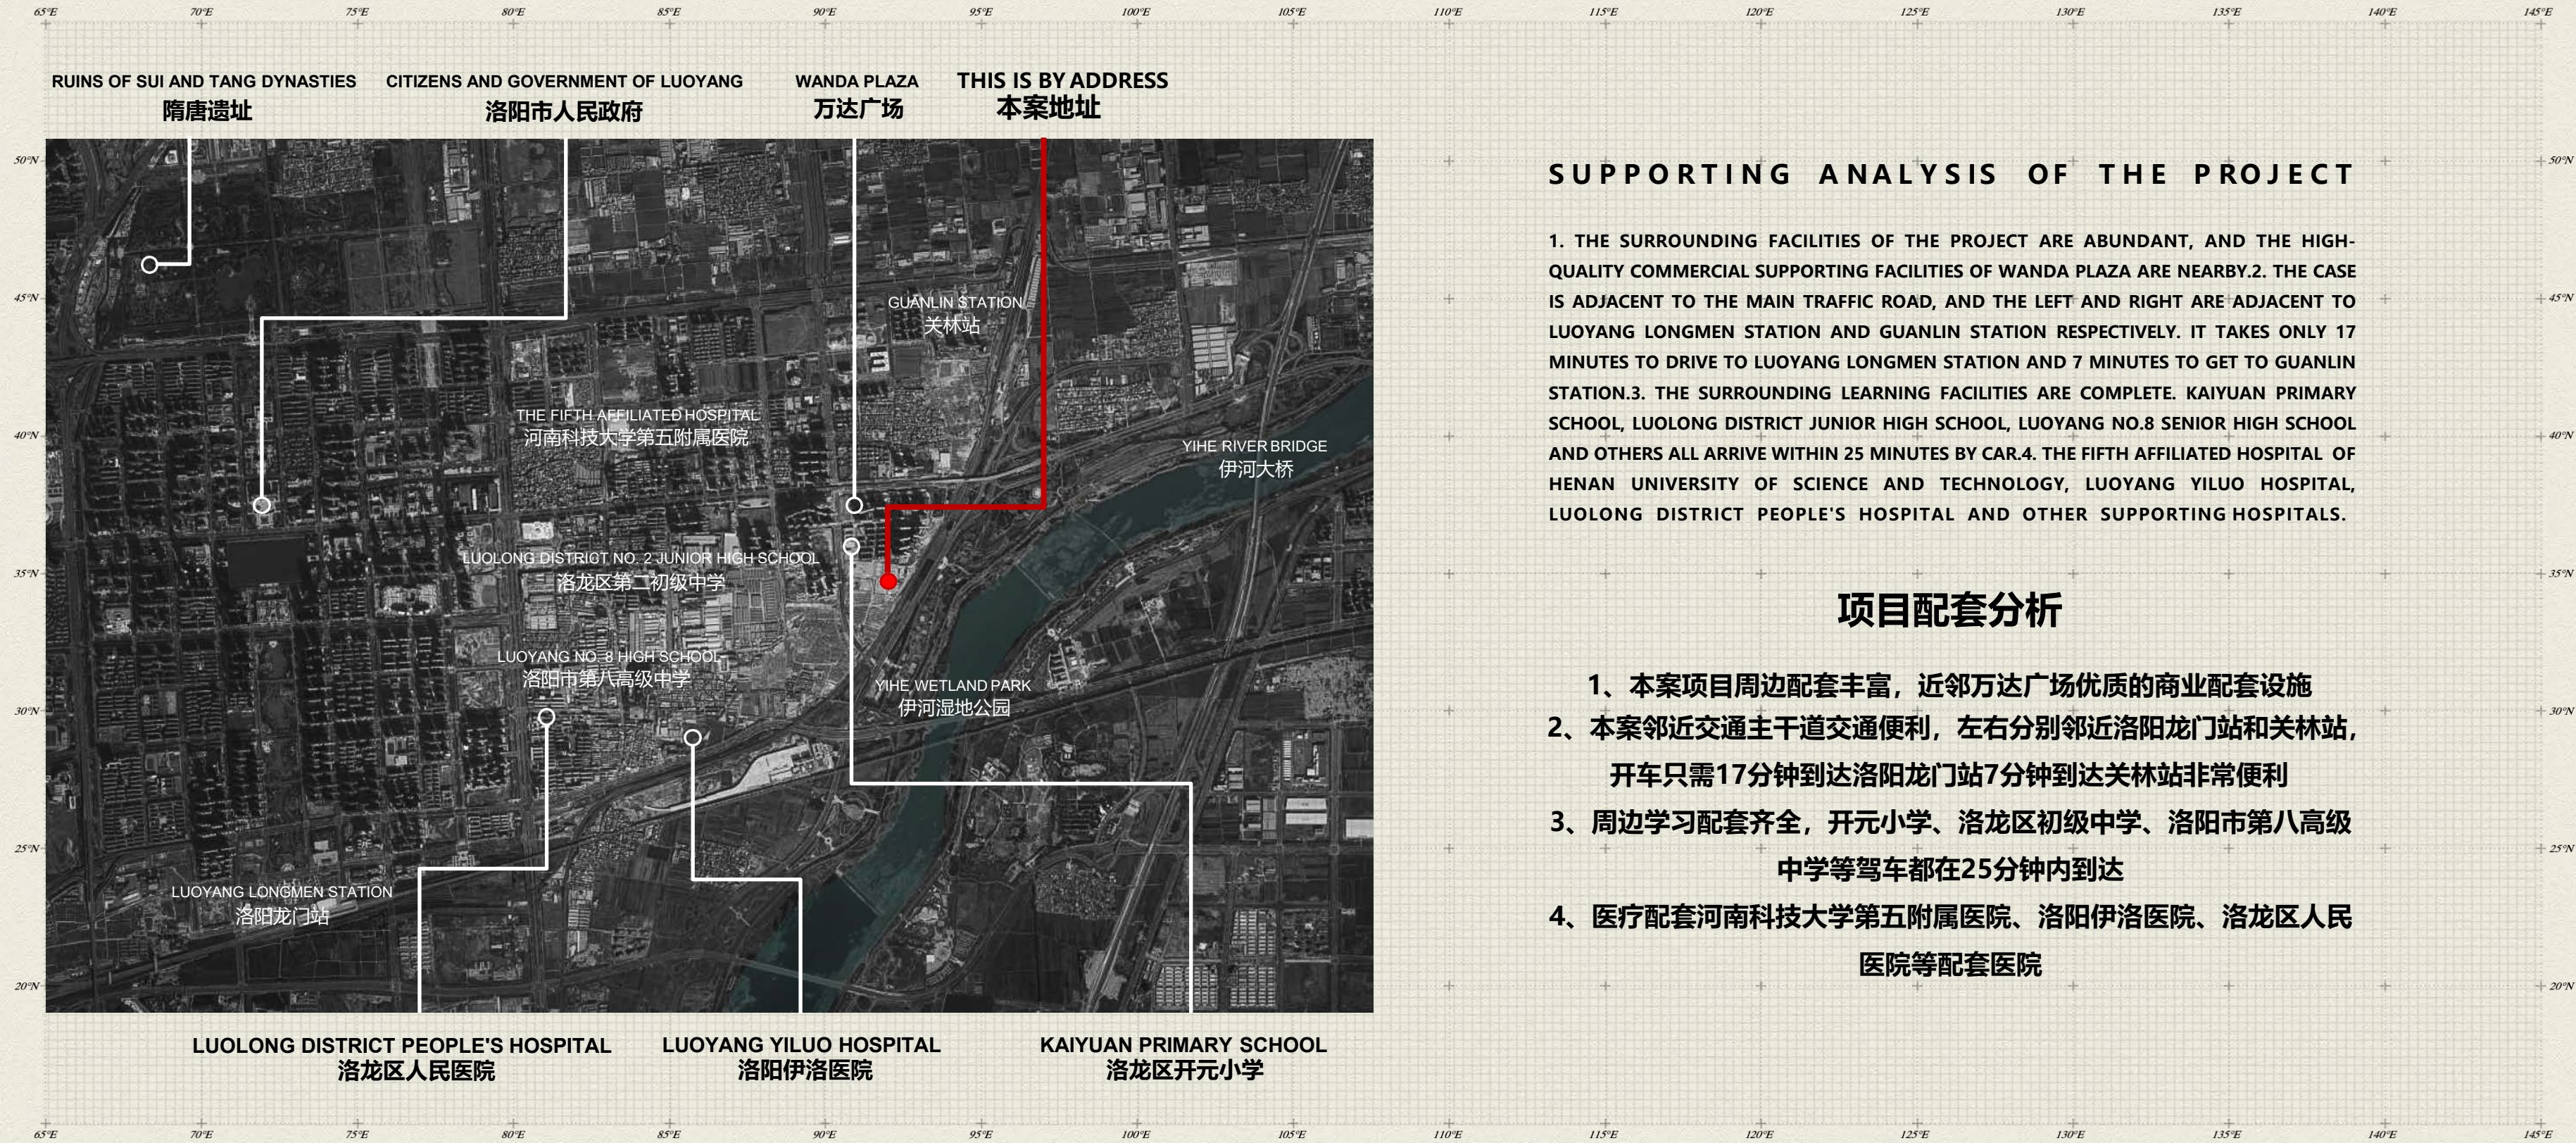

成立于: 2014

SUPPORTING ANALYSIS OF THE PROJECT

1. THE SURROUNDING FACILITIES OF THE PROJECT ARE ABUNDANT, AND THE HIGH-QUALITY COMMERCIAL SUPPORTING FACILITIES OF WANDA PLAZA ARE NEARBY. 2. THE CASE IS ADJACENT TO THE MAIN TRAFFIC ROAD, AND THE LEFT AND RIGHT ARE ADJACENT TO LUOYANG LONGMEN STATION AND GUANLIN STATION RESPECTIVELY. IT TAKES ONLY 17 MINUTES TO DRIVE TO LUOYANG LONGMEN STATION AND 7 MINUTES TO GET TO GUANLIN STATION. 3. THE SURROUNDING LEARNING FACILITIES ARE COMPLETE. KAIYUAN PRIMARY SCHOOL, LUOLONG DISTRICT JUNIOR HIGH SCHOOL, LUOYANG NO.8 SENIOR HIGH SCHOOL AND OTHERS ALL ARRIVE WITHIN 25 MINUTES BY CAR. 4. THE FIFTH AFFILIATED HOSPITAL OF HENAN UNIVERSITY OF SCIENCE AND TECHNOLOGY, LUOYANG YILUO HOSPITAL, LUOLONG DISTRICT PEOPLE'S HOSPITAL AND OTHER SUPPORTING HOSPITALS.