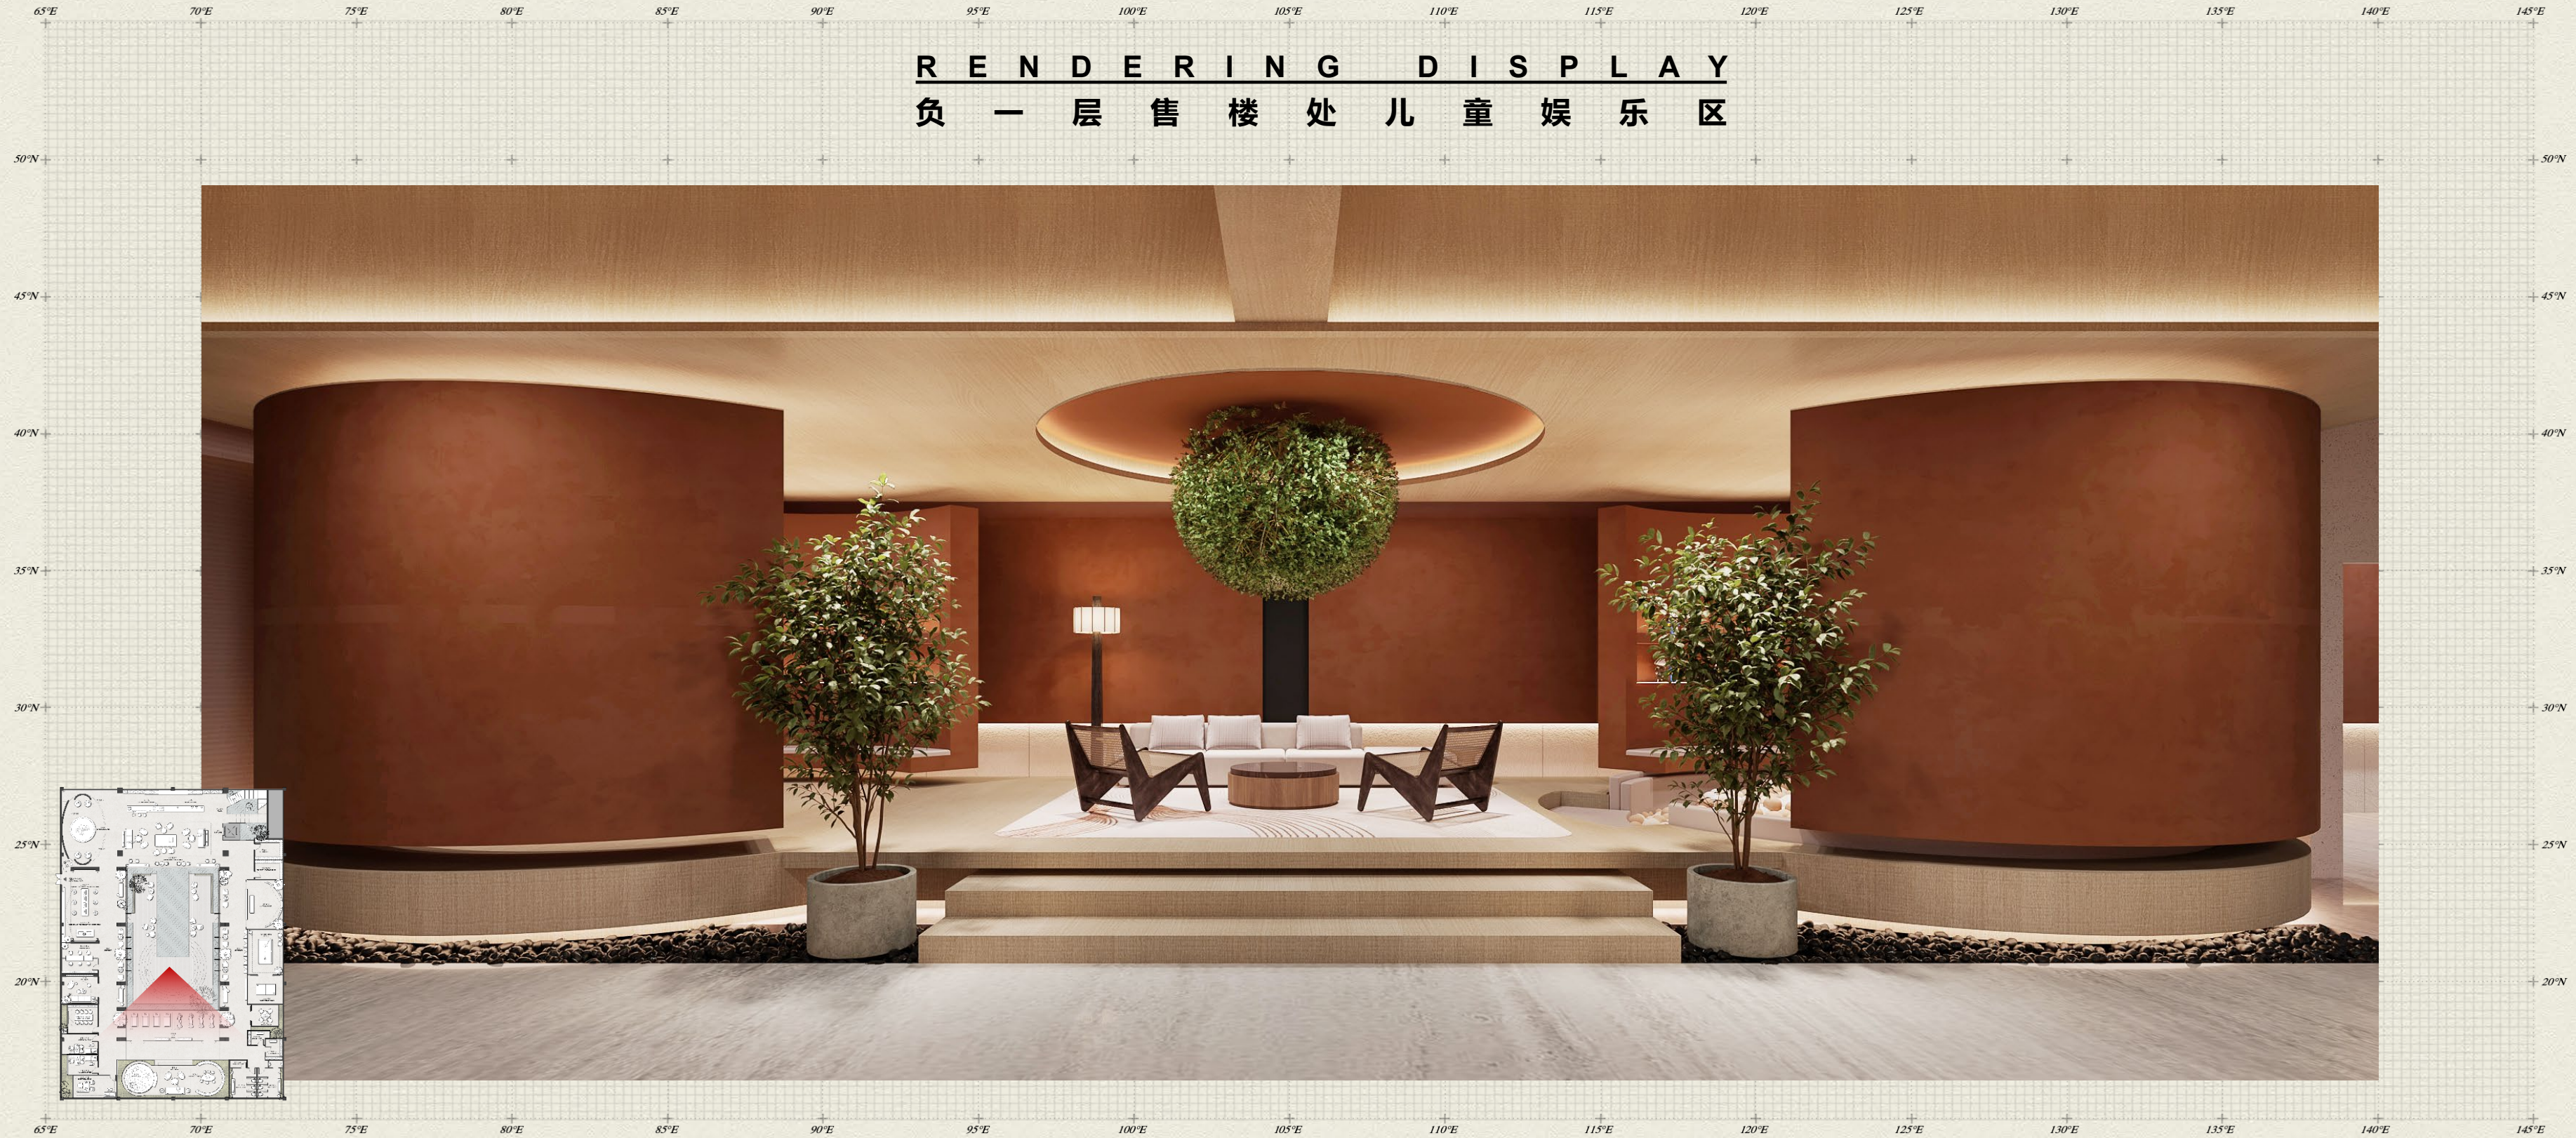

DESIGN COMPANY NAME

设计公司名称:

THE DOMUS ID & DESIGN

深圳市多莫斯设计有限公司

COMPANY WAS FOUNDED ON

公司成立于:

FOUNDED IN: 2014

成立于: 2014

RENDERING DISPLAY
负一层售楼处儿童娱乐区

REAL ESTATE COMPANY NAME:

地产公司名称:

HONDEN HOUSE ESTATE

浩德地产

PROJECT NAME:

项目名称:

HONDEN·LUOYANG MARKETING CENTER

浩德·洛阳伊河湾营销中心